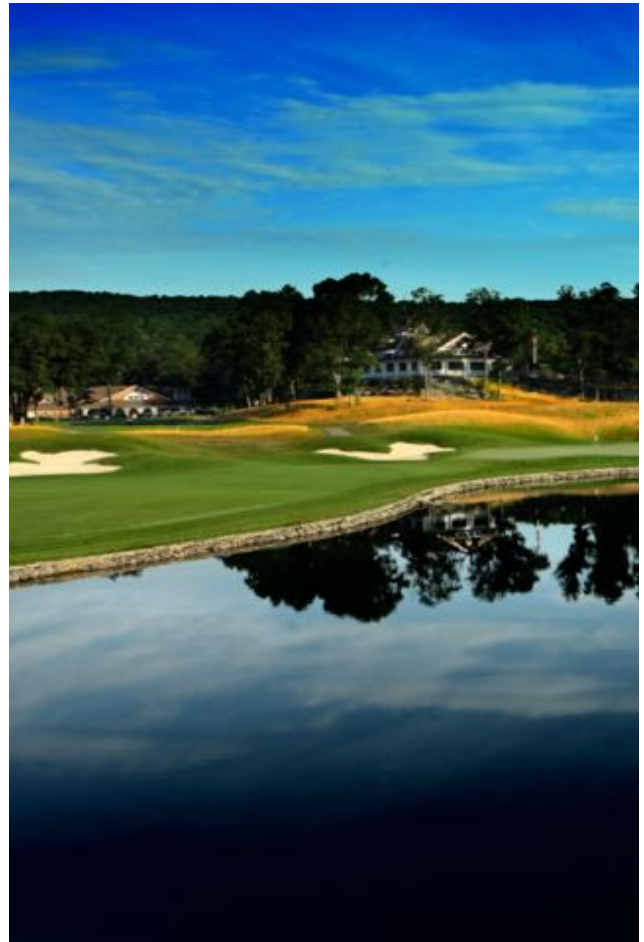

Join the Grassy Hill Men's Association

Golf'n Gamble^{sm}

THURSDAY, JULY 29TH

The includes:

- Round trip motor-coach
- Coffee & donuts at departure
- 18-holes with shared cart at Fox Hopyard GC
  Closest-to-Pin & Long Drive contests
- Hot dog at the turn
- 4 hours at Mohegan Sun
- $20 Mohegan Sun food voucher
- Services of a Golf 'n Gamble representative
- Tax & Tips

All this for just $210 pp

Fox Hopyard Golf Club, East Haddam, CT

This world-class facility playing nearly 7,000 yards from the back tees has it all. Woods, meadows, water, wetlands, and wildlife combine to make this one of Roger Rulewich's most memorable designs.

Departure: Milford Park n Ride at 6:30 AM. Returns approximately 8:00 PM

To secure your spot contact

Keith at

203-932-1718

***Space is limited to first 28
to sign-up.***

This trip is being produced by Golf & Ski Tours LLC, 508-395-0888